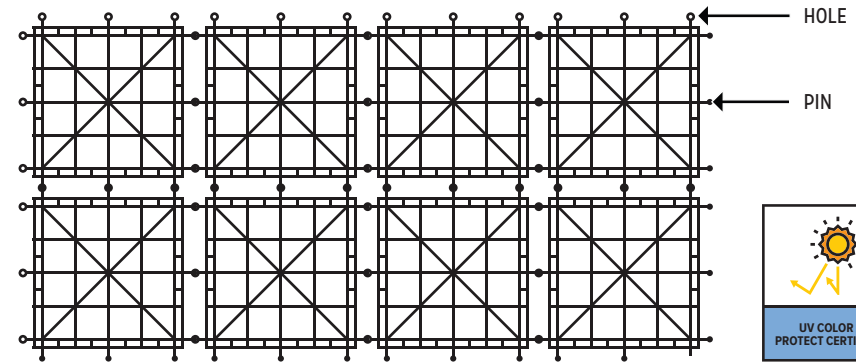

BACK - GRID BACKING SYSTEM - (1) 20" X 40" PANEL

**1200
SERIES**

NatraHedge®

ARTIFICIAL RAINFOREST LIVING WALL

DRAWING # 1200-RAINFOREST-LIVINGWALL

888-313-6313
WWW.FENCESCREEN.COM